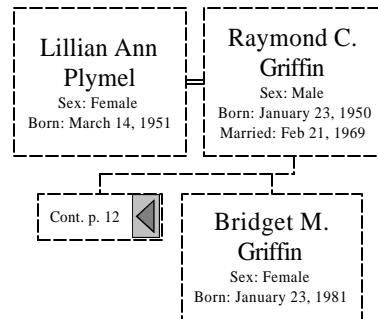

Descendants of William Archie Cannon

Descendants of William Archie Cannon

Descendants of William Archie Cannon

Descendants of William Archie Cannon

Descendants of William Archie Cannon

Descendants of William Archie Cannon

Descendants of William Archie Cannon

Descendants of William Archie Cannon

Generation No. 1

1. WILLIAM ARCHIE¹ CANNON was born May 30, 1876, and died April 30, 1938 in Brooks County, GA. He married MAGGIE ROSENCRANTZ January 01, 1892. She was born February 03, 1877, and died July 07, 1954 in Brooks County, GA.