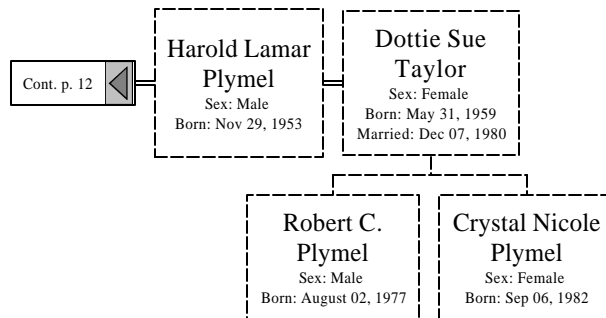

Descendants of William Archie Cannon

Descendants of William Archie Cannon

Descendants of William Archie Cannon

Descendants of William Archie Cannon

Descendants of William Archie Cannon

Descendants of William Archie Cannon

Descendants of William Archie Cannon

Descendants of William Archie Cannon

Generation No. 1

1. WILLIAM ARCHIE¹ CANNON was born May 30, 1876, and died April 30, 1938 in Brooks County, GA. He married MAGGIE ROSENCRANTZ January 01, 1892. She was born February 03, 1877, and died July 07, 1954 in Brooks County, GA.