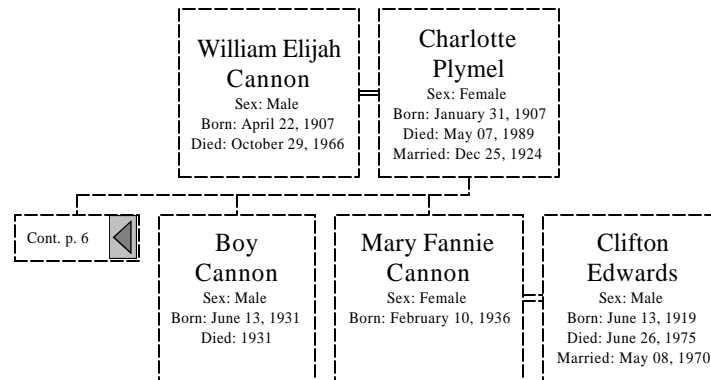

Descendants of William Archie Cannon

Descendants of William Archie Cannon

Descendants of William Archie Cannon

Descendants of William Archie Cannon

Descendants of William Archie Cannon

Descendants of William Archie Cannon

Descendants of William Archie Cannon

Descendants of William Archie Cannon

Generation No. 1

1. WILLIAM ARCHIE¹ CANNON was born May 30, 1876, and died April 30, 1938 in Brooks County, GA. He married MAGGIE ROSENCRANTZ January 01, 1892. She was born February 03, 1877, and died July 07, 1954 in Brooks County, GA.