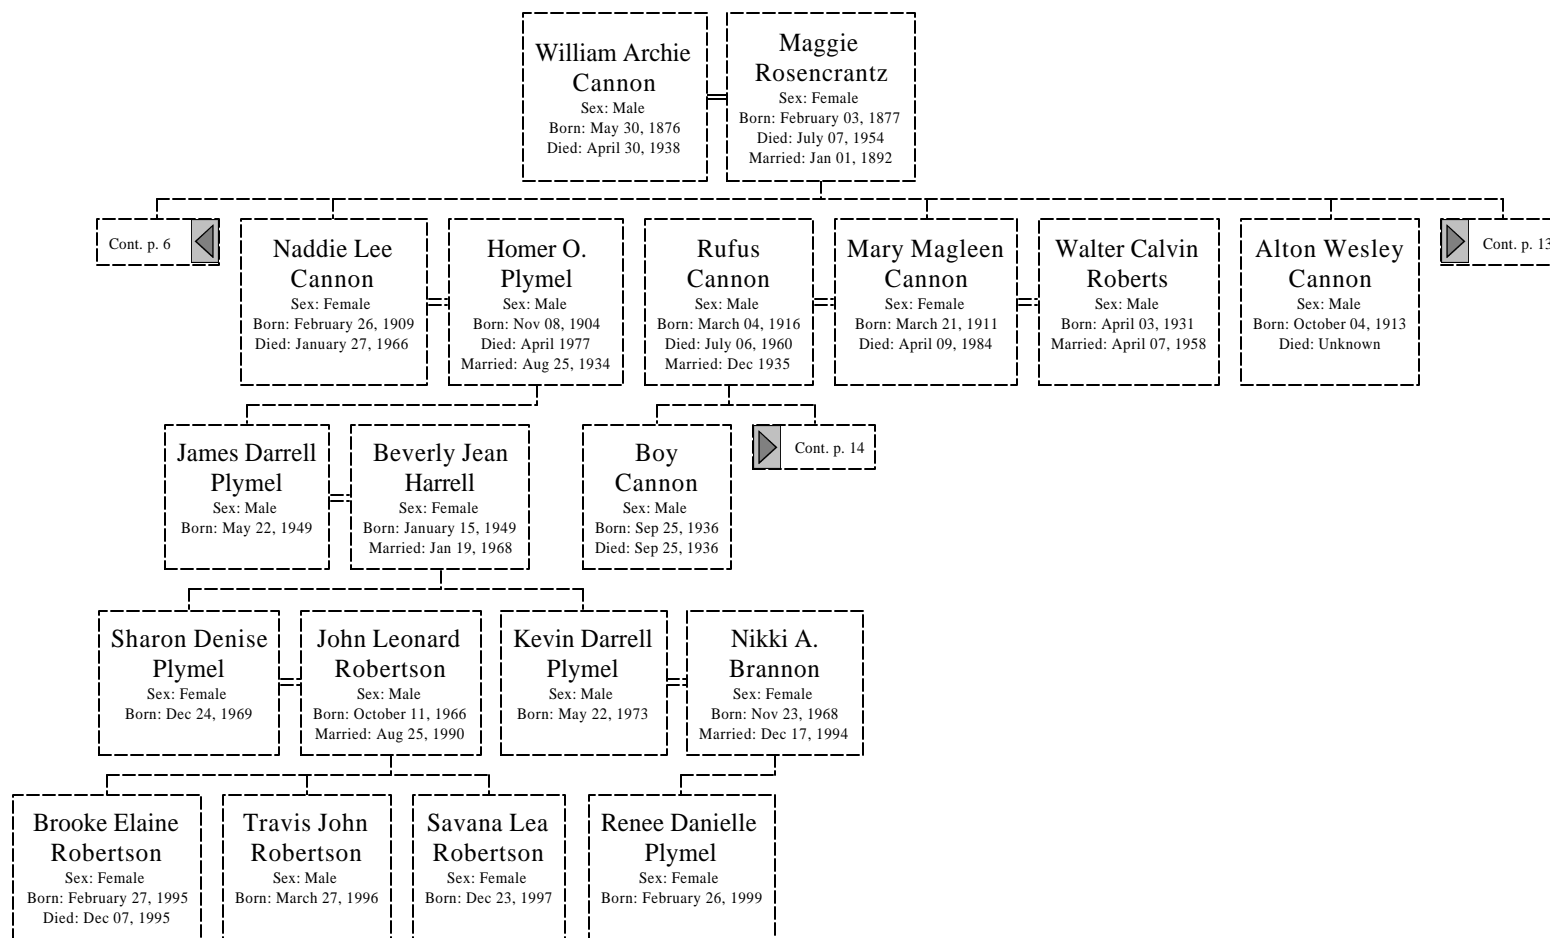

Descendants of William Archie Cannon

Descendants of William Archie Cannon

Descendants of William Archie Cannon

Descendants of William Archie Cannon

Descendants of William Archie Cannon

Descendants of William Archie Cannon

Descendants of William Archie Cannon

Descendants of William Archie Cannon

Generation No. 1

1. WILLIAM ARCHIE¹ CANNON was born May 30, 1876, and died April 30, 1938 in Brooks County, GA. He married MAGGIE ROSENCRANTZ January 01, 1892. She was born February 03, 1877, and died July 07, 1954 in Brooks County, GA.