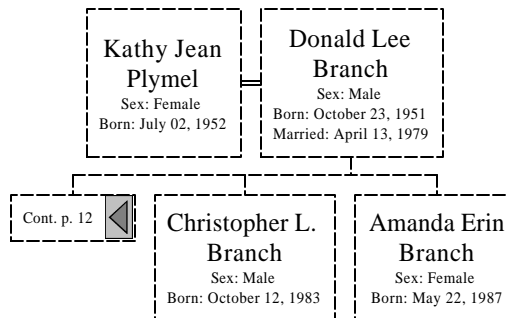

Descendants of William Archie Cannon

Descendants of William Archie Cannon

Descendants of William Archie Cannon

Descendants of William Archie Cannon

Descendants of William Archie Cannon

Descendants of William Archie Cannon

Descendants of William Archie Cannon

Descendants of William Archie Cannon

Generation No. 1

1. WILLIAM ARCHIE¹ CANNON was born May 30, 1876, and died April 30, 1938 in Brooks County, GA. He married MAGGIE ROSENCRANTZ January 01, 1892. She was born February 03, 1877, and died July 07, 1954 in Brooks County, GA.