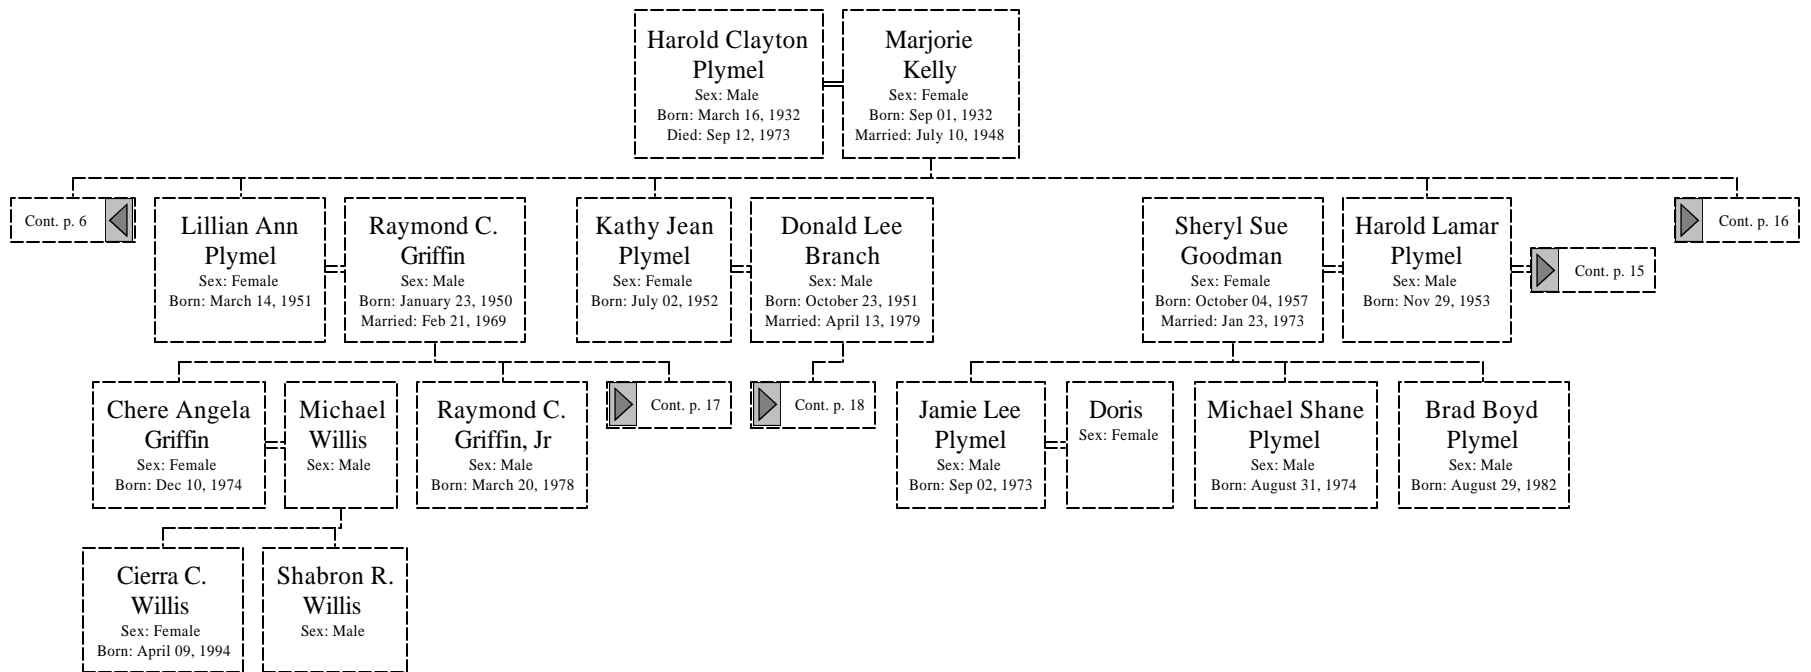

Descendants of William Archie Cannon

Descendants of William Archie Cannon

Descendants of William Archie Cannon

Descendants of William Archie Cannon

Descendants of William Archie Cannon

Descendants of William Archie Cannon

Descendants of William Archie Cannon

Descendants of William Archie Cannon

Generation No. 1

1. WILLIAM ARCHIE¹ CANNON was born May 30, 1876, and died April 30, 1938 in Brooks County, GA. He married MAGGIE ROSENCRANTZ January 01, 1892. She was born February 03, 1877, and died July 07, 1954 in Brooks County, GA.

Children of LARRIE PLYMEL and ANN MCCLEAN are:

- i. ERIN ELIZABETH⁵ PLYMEL, b. May 19, 1979, Thomas County, GA.
- ii. CASEY KATHELEEN PLYMEL, b. May 01, 1985, Thomas County, GA.

22. JUDY ESTHER⁴ PLYMEL (*LARRIE AMBRIC³, ESTHER MAE² CANNON, WILLIAM ARCHIE¹*) was born June 12, 1955. She married (1) DARRELL STRICKLAND. She married (2) LARRY CLARK June 27, 1988.