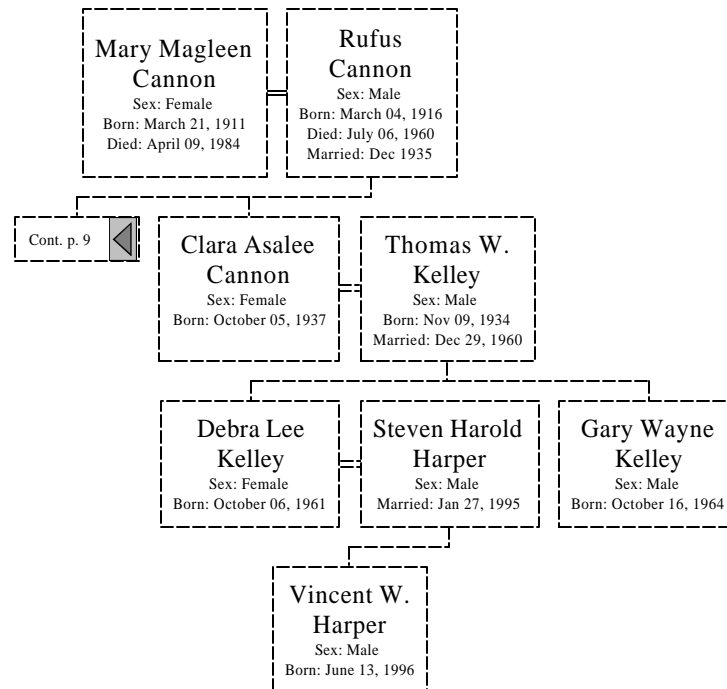

Descendants of William Archie Cannon

Descendants of William Archie Cannon

Descendants of William Archie Cannon

Descendants of William Archie Cannon

Descendants of William Archie Cannon

Descendants of William Archie Cannon

Descendants of William Archie Cannon

Descendants of William Archie Cannon

Generation No. 1

1. WILLIAM ARCHIE¹ CANNON was born May 30, 1876, and died April 30, 1938 in Brooks County, GA. He married MAGGIE ROSENCRANTZ January 01, 1892. She was born February 03, 1877, and died July 07, 1954 in Brooks County, GA.