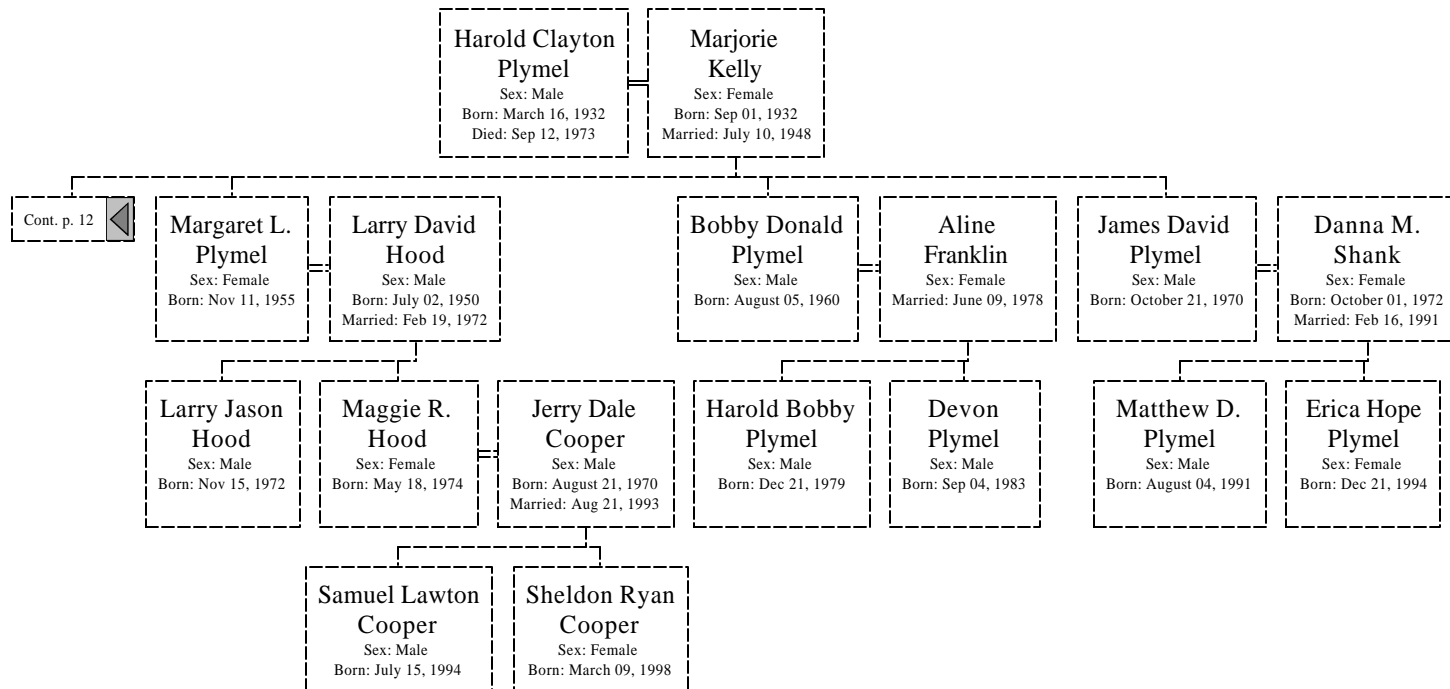

Descendants of William Archie Cannon

Descendants of William Archie Cannon

Descendants of William Archie Cannon

Descendants of William Archie Cannon

Descendants of William Archie Cannon

Descendants of William Archie Cannon

Descendants of William Archie Cannon

Descendants of William Archie Cannon

Generation No. 1

1. WILLIAM ARCHIE¹ CANNON was born May 30, 1876, and died April 30, 1938 in Brooks County, GA. He married MAGGIE ROSENCRANTZ January 01, 1892. She was born February 03, 1877, and died July 07, 1954 in Brooks County, GA.