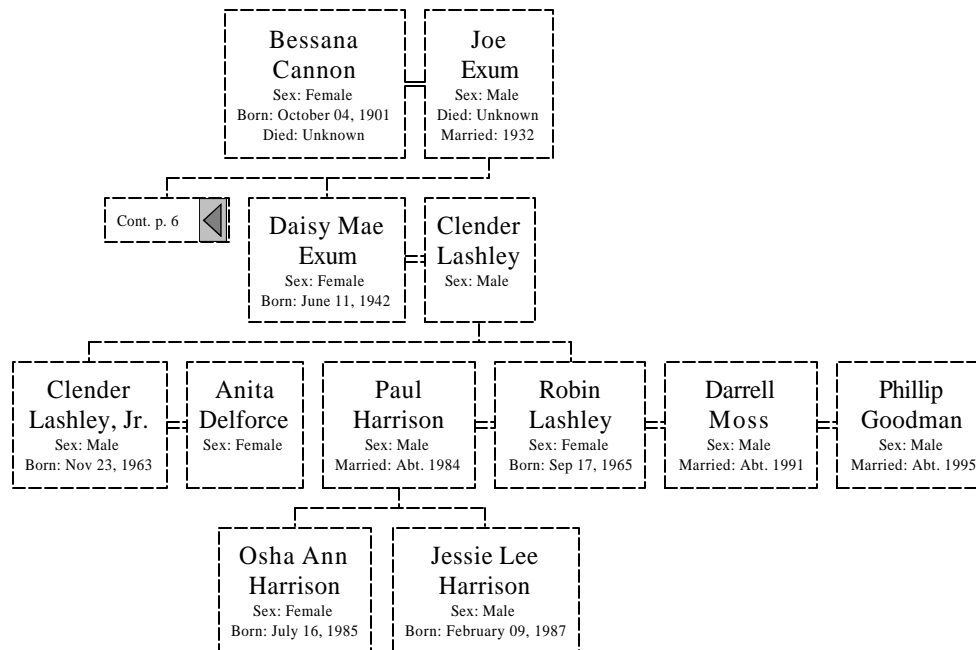

Descendants of William Archie Cannon

Descendants of William Archie Cannon

Descendants of William Archie Cannon

Descendants of William Archie Cannon

Descendants of William Archie Cannon

Descendants of William Archie Cannon

Descendants of William Archie Cannon

Descendants of William Archie Cannon

Generation No. 1

1. WILLIAM ARCHIE¹ CANNON was born May 30, 1876, and died April 30, 1938 in Brooks County, GA. He married MAGGIE ROSENCRANTZ January 01, 1892. She was born February 03, 1877, and died July 07, 1954 in Brooks County, GA.